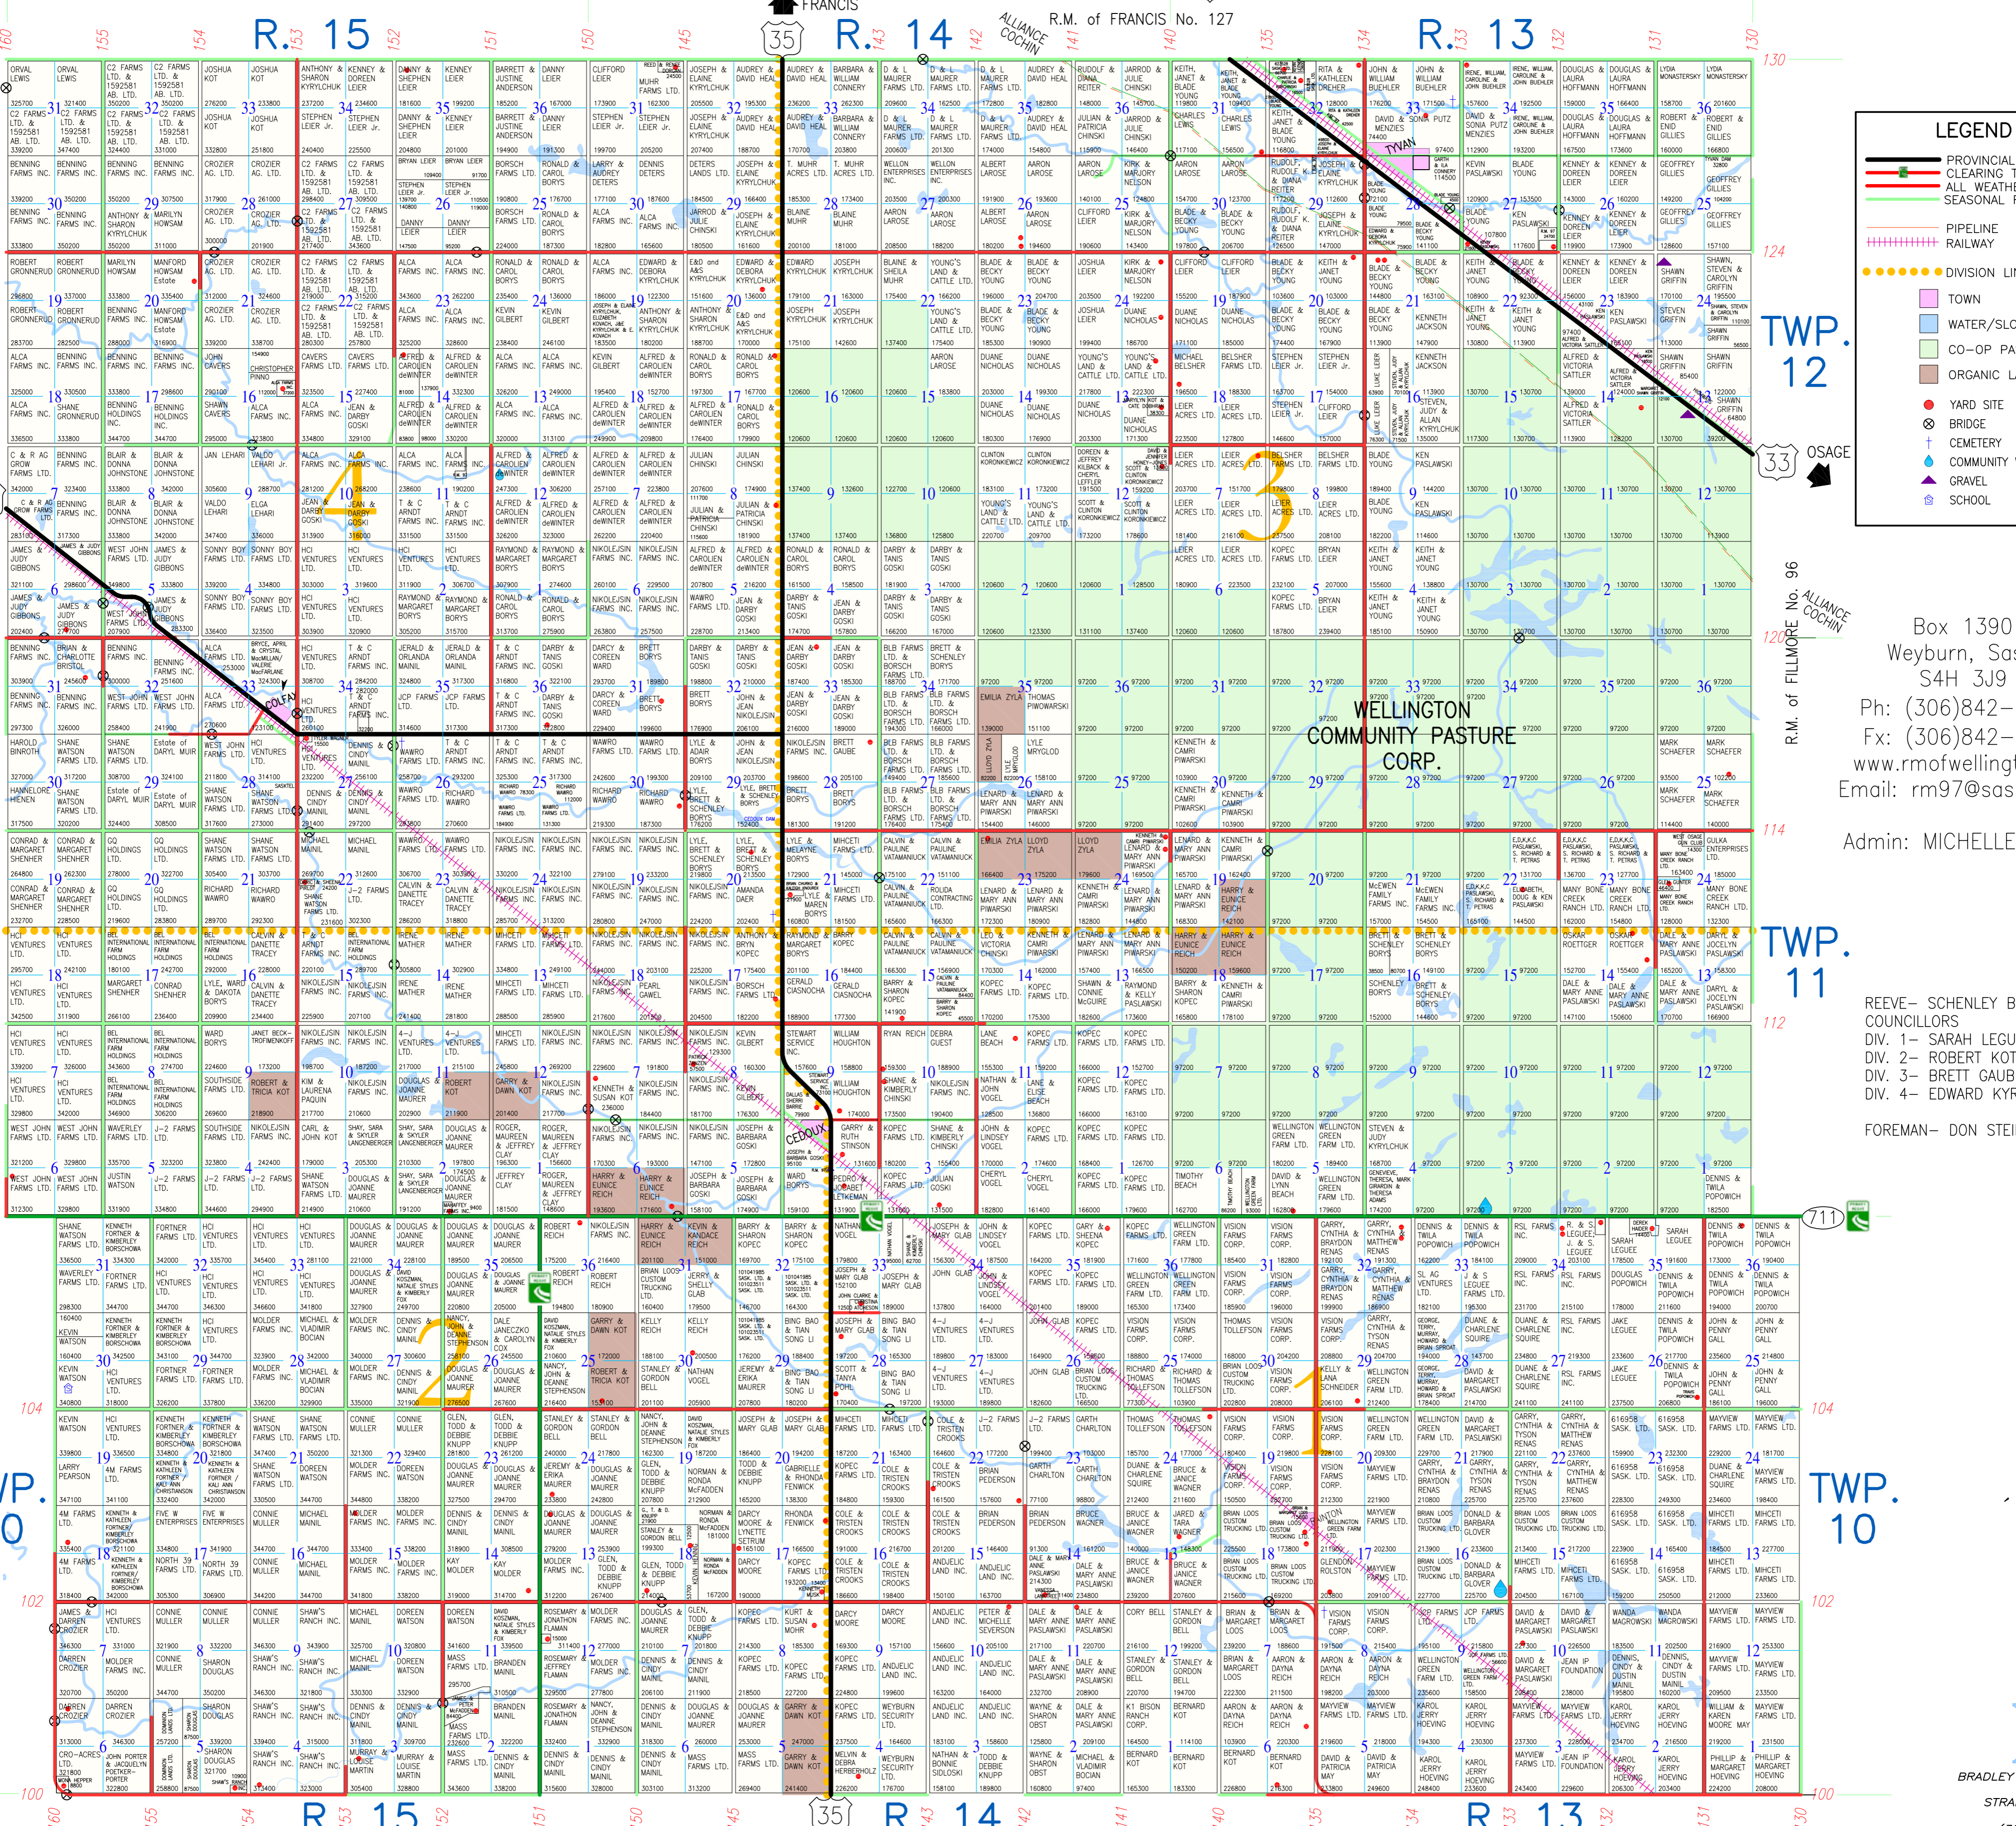

RURAL MUNICIPALITY OF WELLINGTON

No. 97

West of the 2nd

LEGEND

- PROVINCIAL HIGHWAY
- CLEARING THE PATH
- ALL WEATHER ROAD
- SEASONAL ROAD
- PIPELINE
- RAILWAY
- DIVISION LINES
- TOWN
- WATER/SLOUGH
- CO-OP PASTURE
- ORGANIC LAND
- YARD SITE
- BRIDGE
- CEMETERY
- COMMUNITY WELL
- GRAVEL
- SCHOOL

FOREMAN- DON STEIN