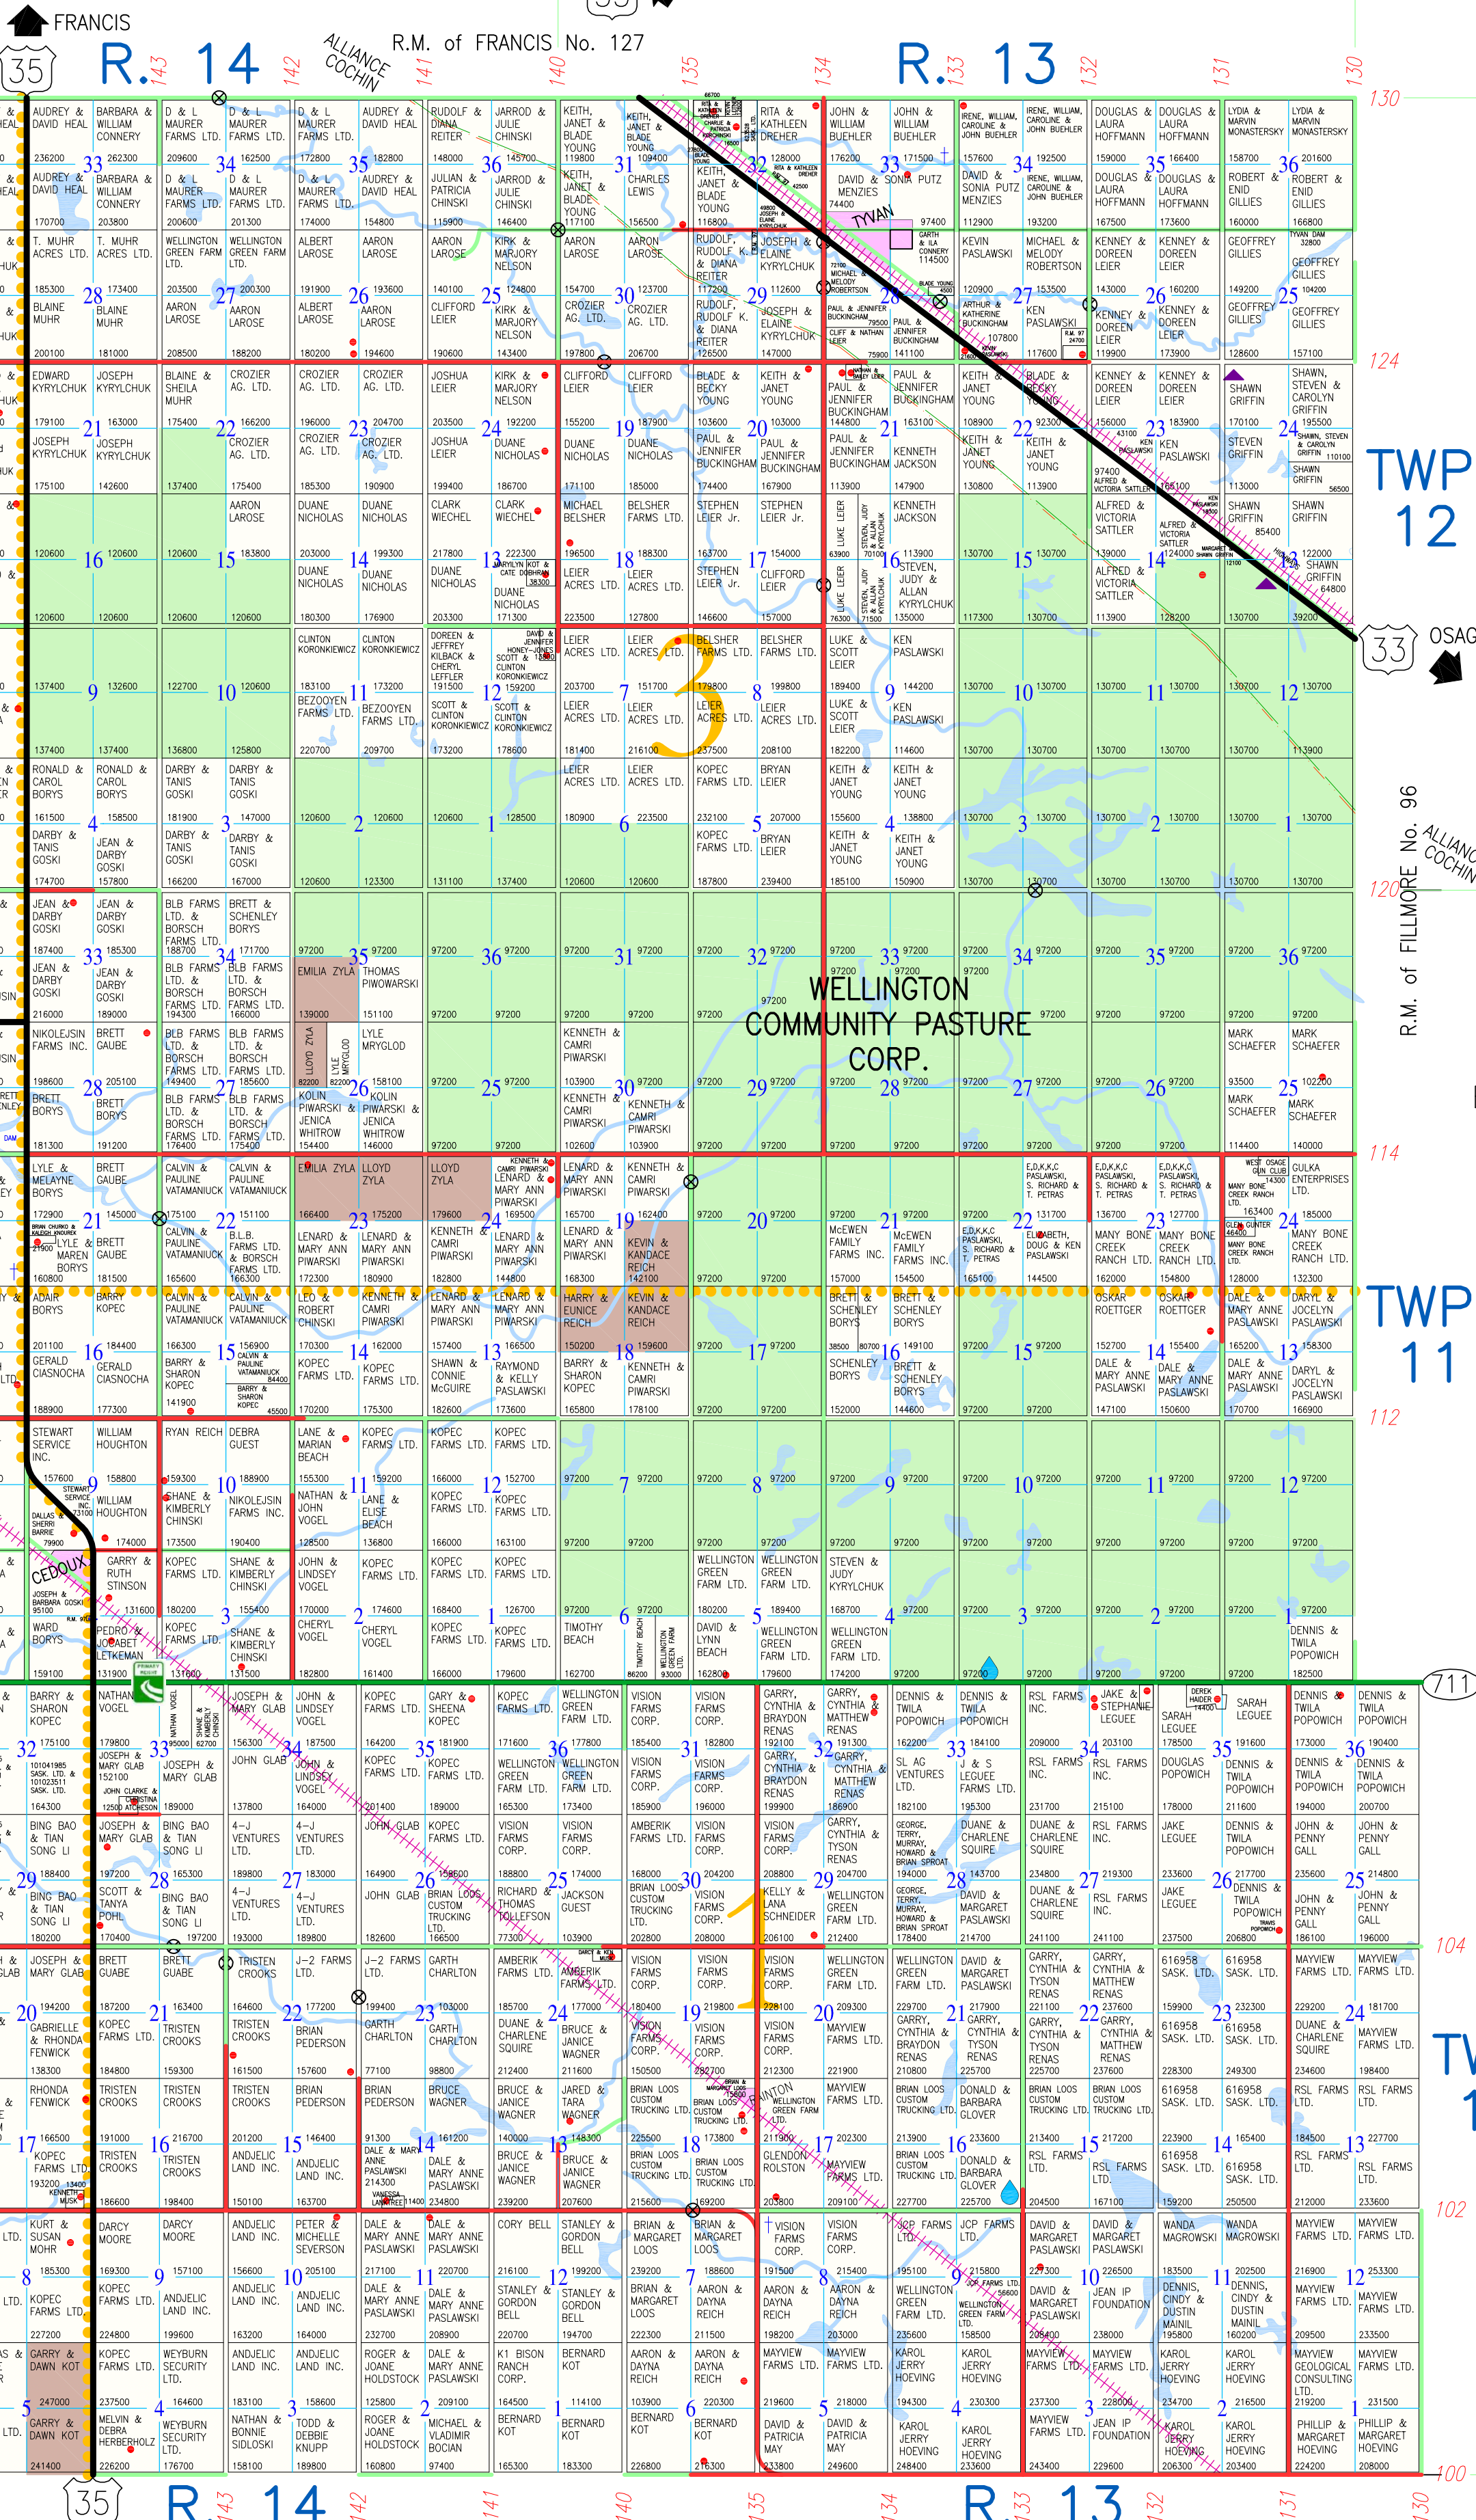

RURAL MUNICIPALITY OF WELLINGTON

No. 97

West of the 2nd

LEGEND

- PROVINCIAL HIGHWAY
- CLEARING THE PATH
- ALL-WEATHER ROAD
- SEASONAL ROAD
- PIPELINE
- RAILWAY
- DIVISION LINES
- TOWN
- WATER/SLOUGH
- CO-OP PASTURE
- ORGANIC LAND
- YARD SITE
- BRIDGE
- CEMETERY
- COMMUNITY WELL
- GRAVEL
- SCHOOL

FOREMAN- DON STEIN